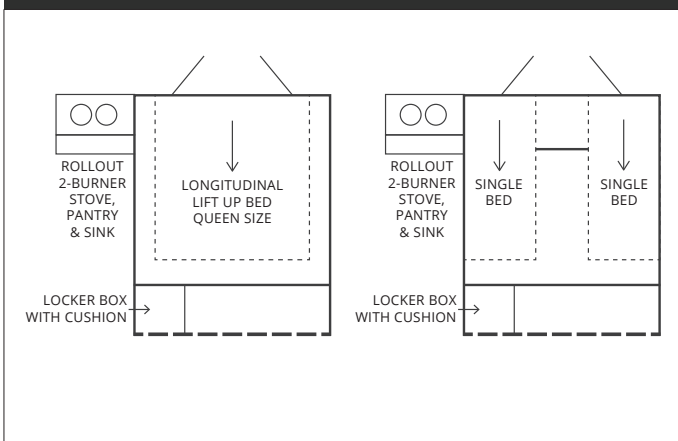

FLOOR PLAN

INSIDE FITTINGS

Aluminium Composite Panel	Standard
Bed - 1950 x 1500 Medium Density Foam Mattress	Standard
Bed Storage Divider	Standard
Carpet in Upper Floor	Standard
Small Locker Box with Cushion	Standard